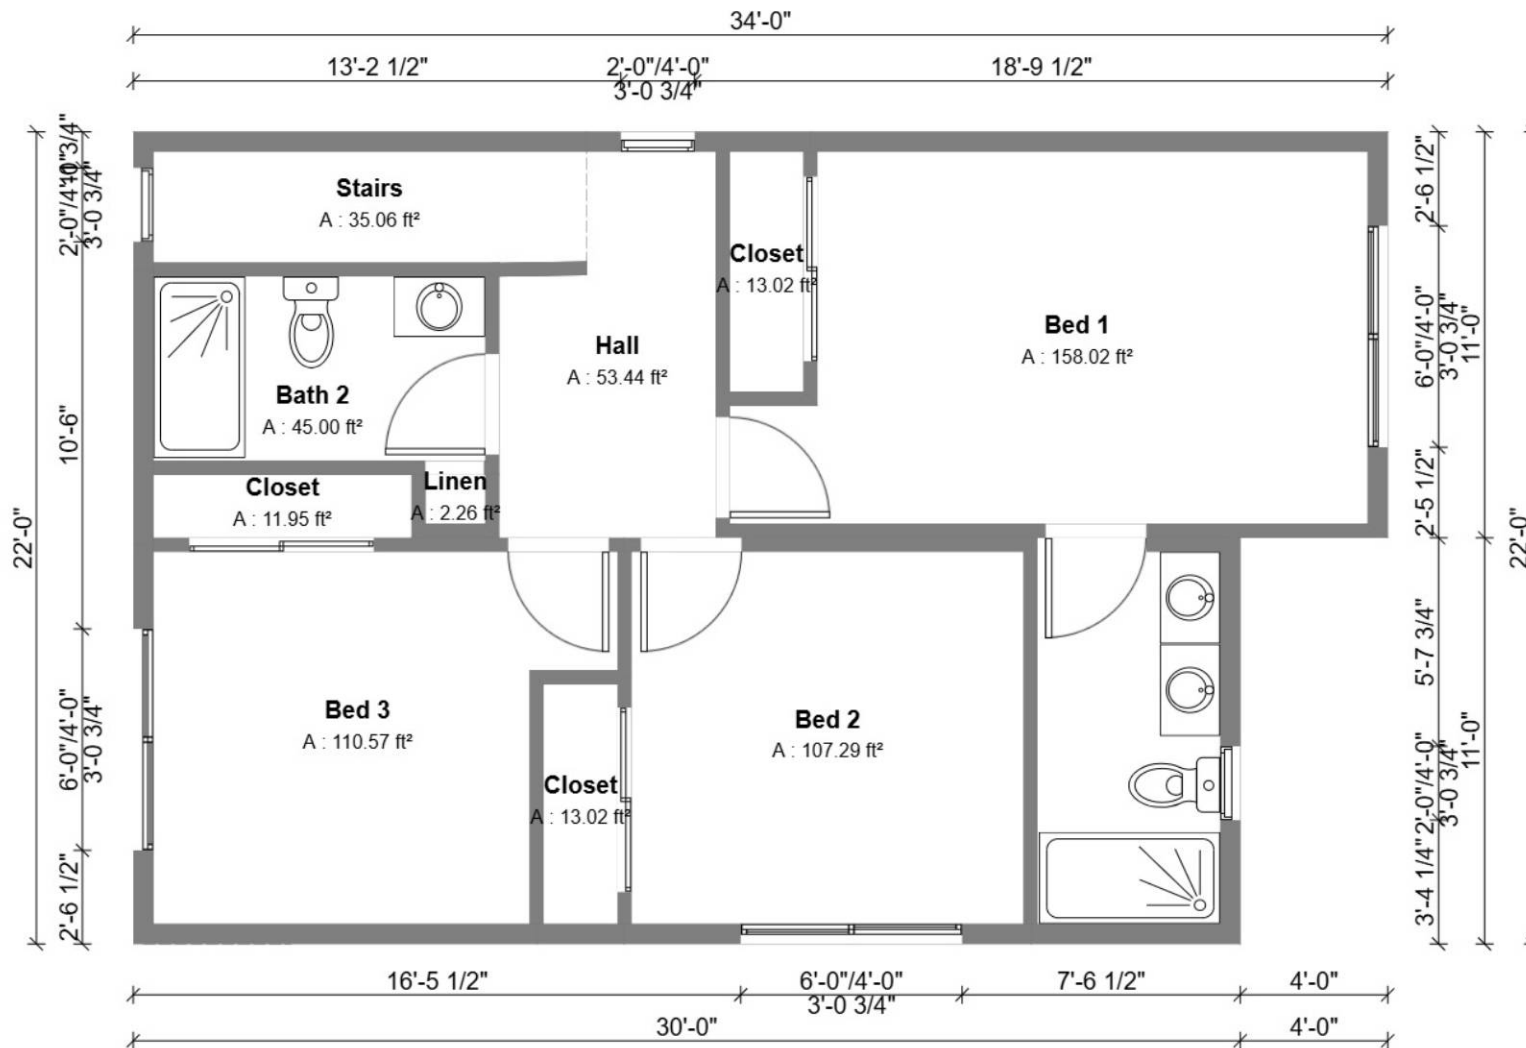

Rogue Modular LLC
Faloma Cottage Cluster
1284 sf - 3-Bed / 2.5 Bath

Rogue Modular LLC
 Faloma Cottage Cluster
 1284 sf - 3-Bed / 2.5 Bath

Floorplan- Upper Level
 704 sf

Rogue Modular LLC
Faloma Cottage Cluster
1284 sf - 3-Bed / 2.5 Bath

Roof Plan

Rogue Modular LLC
Faloma Cottage Cluster
1284 sf - 3-Bed / 2.5 Bath

Elevation- Right Side

- Roof Options:
- 1) Metal Snap Lock
 - 2) Liquid Applied Membrane w/ Ribs to Resemble Standing Seam Metal
 - 3) Stone coated metal tile

Rogue Modular LLC
Faloma Cottage Cluster
1284 sf - 3-Bed / 2.5 Bath

Elevation- Front

Elevation- Rear

Rogue Modular LLC
Faloma Cottage Cluster
1284 sf - 3-Bed / 2.5 Bath

Elevation- Left Side