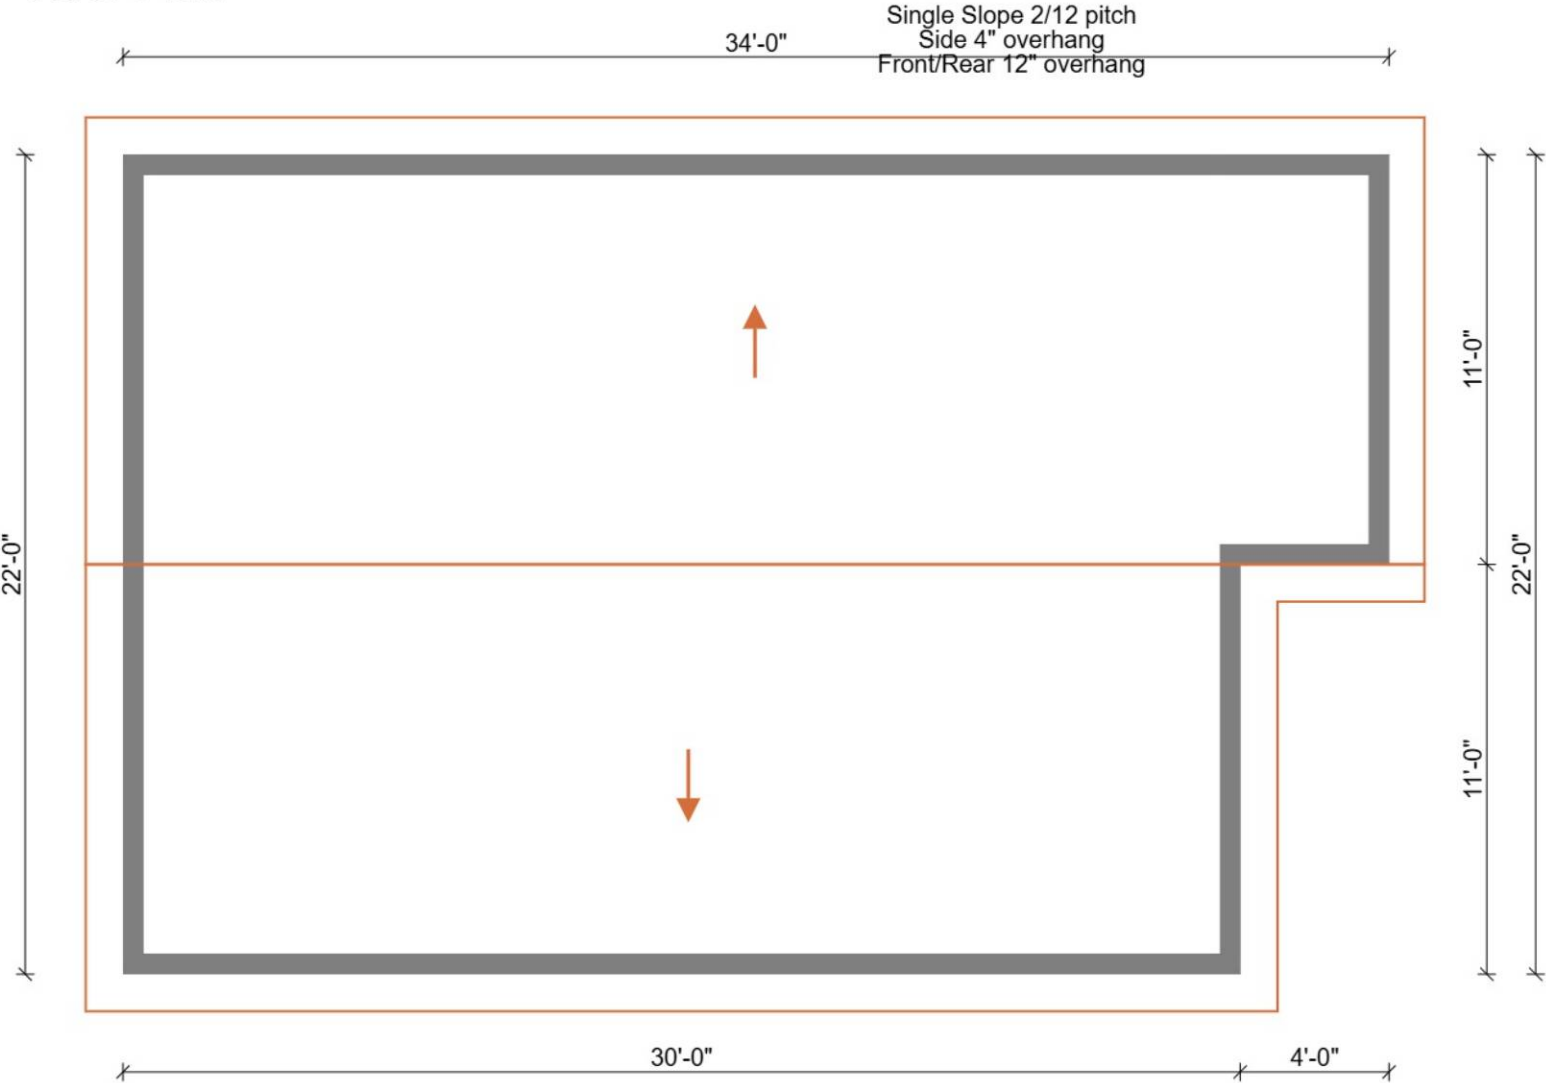

Rogue Modular LLC
Faloma Cottage Cluster
1284 sf - 3-Bed / 2.5 Bath

Rogue Modular LLC
 Faloma Cottage Cluster
 1284 sf - 3-Bed / 2.5 Bath

Floorplan- Upper Level
 704 sf

Rogue Modular LLC
Faloma Cottage Cluster
1284 sf - 3-Bed / 2.5 Bath

Roof Plan

Rogue Modular LLC
Faloma Cottage Cluster
1284 sf - 3-Bed / 2.5 Bath

Elevation- Right Side

- Roof Options:
- 1) Metal Snap Lock
 - 2) Liquid Applied Membrane w/ Ribs to Resemble Standing Seam Metal
 - 3) Stone coated metal tile

Rogue Modular LLC
Faloma Cottage Cluster
1284 sf - 3-Bed / 2.5 Bath

Elevation- Front

Elevation- Rear

Rogue Modular LLC
Faloma Cottage Cluster
1284 sf - 3-Bed / 2.5 Bath

Elevation- Left Side