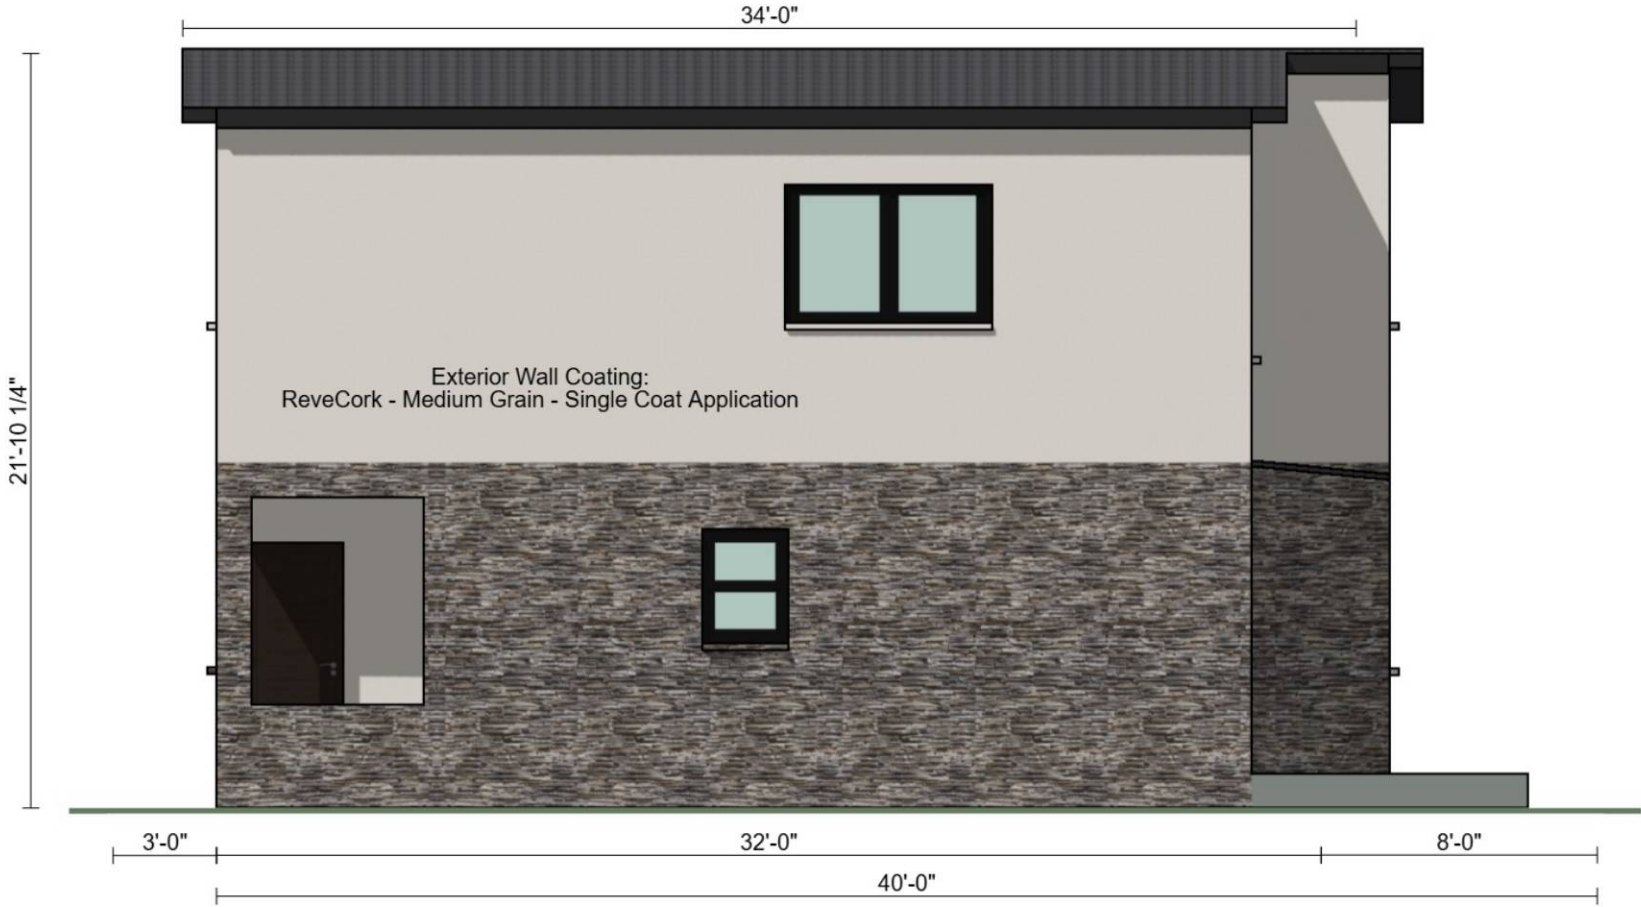

Rogue Modular LLC
Faloma Cottage Cluster
1284 sf - 3-Bed / 2.5 Bath

Rogue Modular LLC
 Faloma Cottage Cluster
 1284 sf - 3-Bed / 2.5 Bath

Floorplan- Upper Level
 704 sf

Rogue Modular LLC
Faloma Cottage Cluster
1284 sf - 3-Bed / 2.5 Bath

Roof Plan

Rogue Modular LLC
Faloma Cottage Cluster
1284 sf - 3-Bed / 2.5 Bath

Elevation- Right Side

- Roof Options:
- 1) Metal Snap Lock
 - 2) Liquid Applied Membrane w/ Ribs to Resemble Standing Seam Metal
 - 3) Stone coated metal tile

Rogue Modular LLC
Faloma Cottage Cluster
1284 sf - 3-Bed / 2.5 Bath

Elevation- Front

Elevation- Rear

Rogue Modular LLC
Faloma Cottage Cluster
1284 sf - 3-Bed / 2.5 Bath

Elevation- Left Side